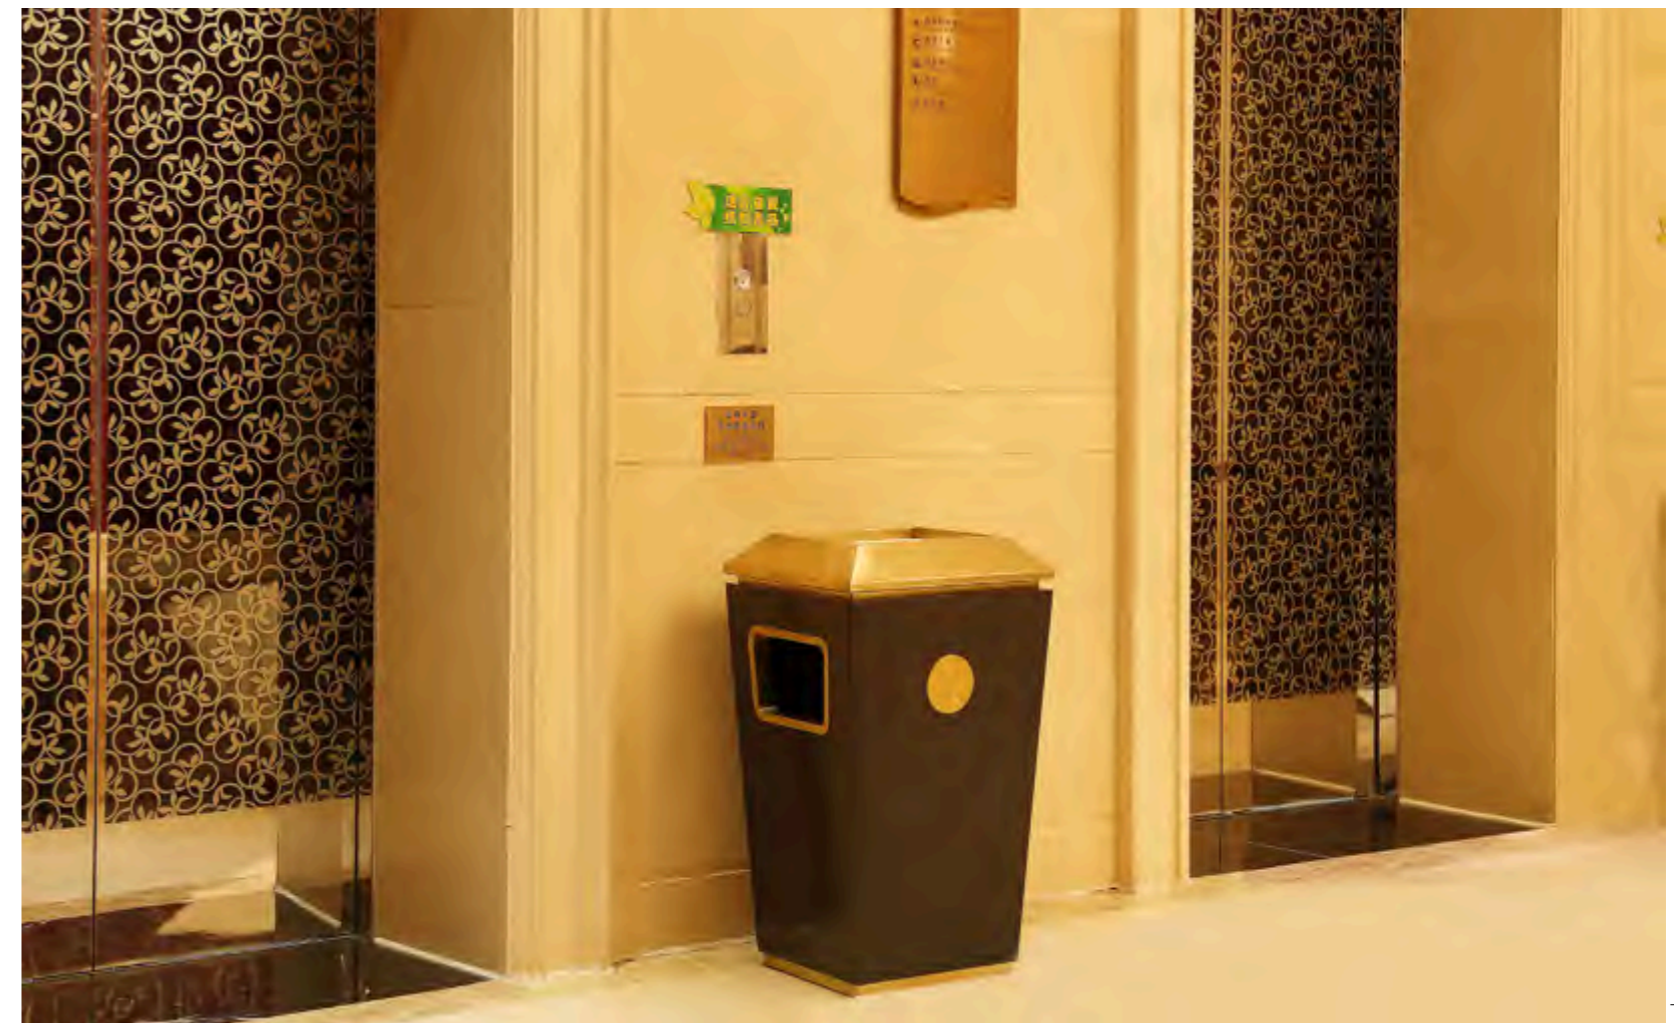

▶ HM94315A  
座地烟灰桶  
SIZE: L300×W300×H740mm

▶ HM94315B  
座地烟灰桶  
SIZE: L300×W300×H740mm

▶ HM9409B  
黑檀木质豪华烟灰桶  
SIZE: L440×W380×H760mm

▶ HM9409A  
豪华大堂烟灰桶 - 黑金沙石  
SIZE: L440×W380×H760mm

▶ HM94305  
立体豪华烟灰桶  
SIZE:L430×W300×H750mm