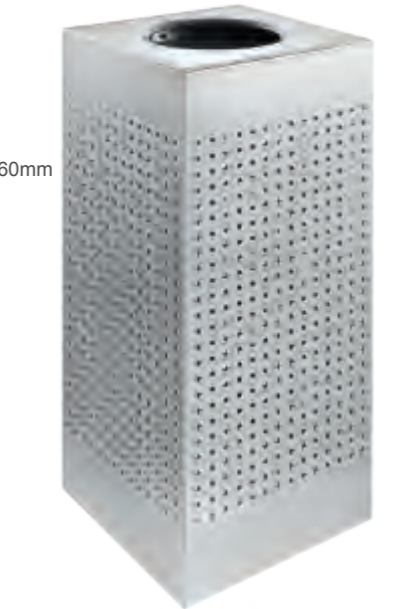

▶ **HM94910**
商场垃圾桶
SIZE: L360×W360×H760mm

▶ **HM94927**
商场垃圾桶
SIZE: A: L300×W300×H680mm
B: L400×W400×H760mm
C: L275×W275×H680mm