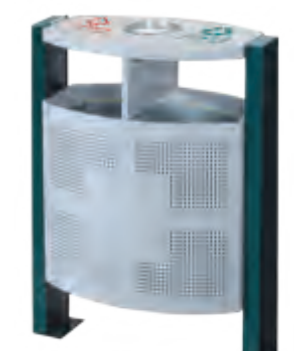

▶HM94137  
分类环保垃圾桶  
SIZE:L805×W350×H900mm

▶HM94151  
分类环保垃圾桶  
SIZE:L800×W400×H930mm

▶HM94154  
分类环保垃圾桶  
SIZE:L810×W400×H955mm

▶HM94152  
分类环保垃圾桶  
SIZE:L760×W350×H1180mm

▶HM94141  
分类环保垃圾桶  
SIZE:L700×W400×H990mm