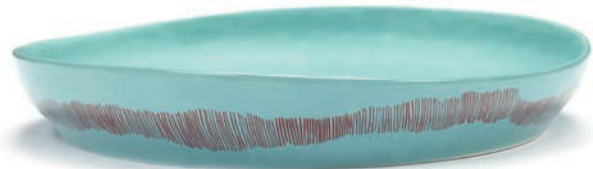

LARGE SERVING PLATES

D.35 cm – H.6 cm
D.13 3/4 inch – H.2 3/8 inch

White + Swirl-Stripes Red
B8921014A
Price:

Azure + Swirl-Stripes Red
B8921014E
Price:

Lapis Lazuli + Swirl-Dots White
B8921014F
Price:

Material – Stoneware