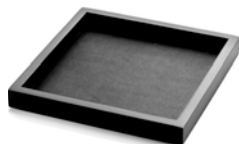

Vinyl Tray L with handles
Black

B7214479
L40 x W40 H6 cm
L15 3/4 x W15 3/4 H2 3/8 inch
Price: