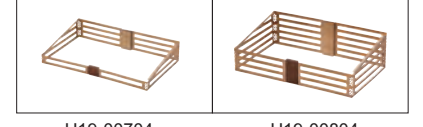

H19-00504

H19-00604

H19-00704

H19-00804