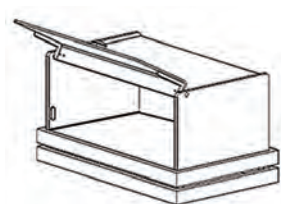

亚克力盖
Acrylic cover
H24-00102 L497xW293xH200mm