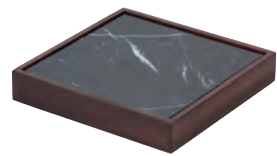

食物盘组合
Food tray
C01-02006
盘: L198xW198xH34mm
石板: L180xW180xH15mm