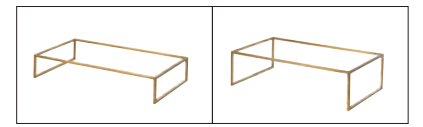

H03-00201

H03-00202