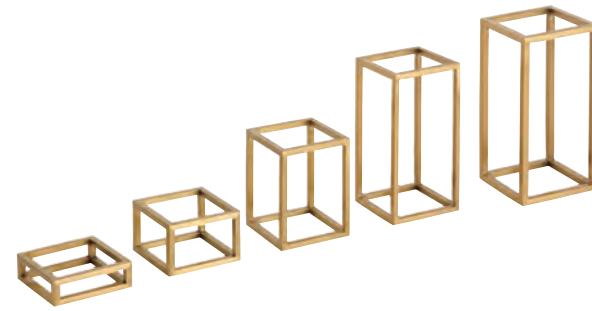

金色不锈钢展示架
Display rack
H17-00501 L120xW120xH30mm
H17-00502 L120xW120xH80mm
H17-00503 L120xW120xH120mm
H17-00504 L120xW120xH160mm
H17-00505 L120xW120xH240mm