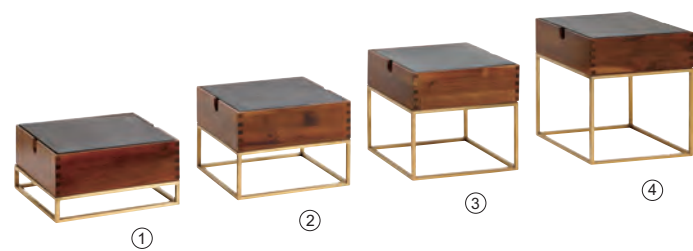

1. 食物展示座
   Food stand
- ① H16-00801 架L300xW300xH 60mm
  - ② H16-00802 架L300xW300xH120mm
  - ③ H16-00803 架L300xW300xH180mm
  - ④ H16-00804 架L300xW300xH240mm
3. (以上配套橡木盒制冷套装)
   (With oak wooden cooling box)
   (L300xW300xH97mm)