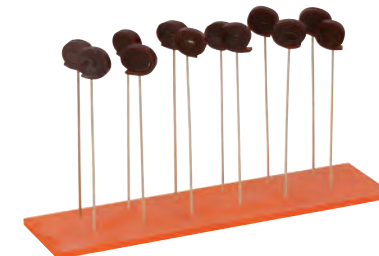

亚克力糖插板
Acrylic display stand
J17-02902 L460xW105xH10mm