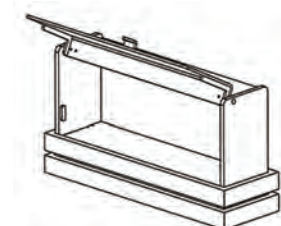

亚克力盖
Acrylic cover
H24-00202 L497xW133xH180mm