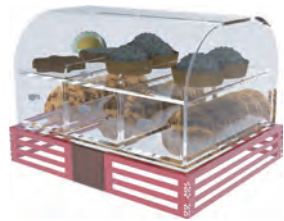

面包展示座
Bread display stand
G02-00701
L530xW280xH380mm

面包展示座
Bread display stand
G02-00801
L350xW280xH380mm

陶瓷碗
Ceramics
G05-00601
Ø110xH55mm

蜂蜜搅拌棒
Wooden honey dipper
G05-00401
L120mm

糕点展示座
Display stand
G02-00901
L550xW440xH380mm
■ ■ ■ (可选颜色)