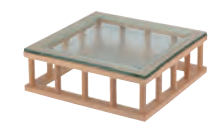

展示架配玻璃组合
Buffet display stand
with glass
J23-00101
L320xW320xH100mm