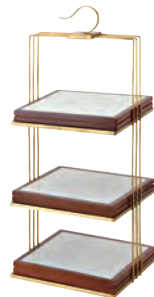

三层镀金架配亚克力平盘
Square cage display set
L06-00401 L275xW275xH645mm