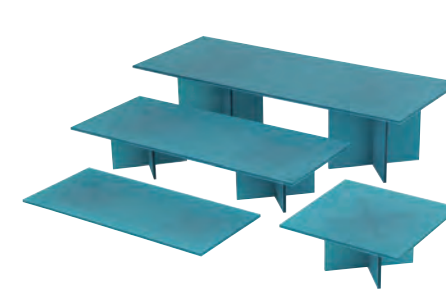

亚克力展示座
Acrylic display stand
J17-01401 L400xW400xH8mm
J17-01402 L640xW400xH8mm
J17-01403 L820xW400xH8mm
J17-01404 L1000xW400xH8mm

亚克力展示座
Acrylic display stand
J17-01501 L300xW300xH142mm
J17-01502 L300xW300xH42mm
J17-01503 L300xW300xH392mm