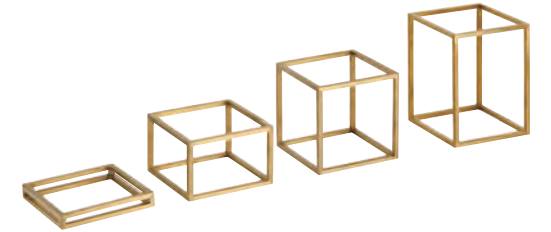

金色不锈钢展示架
Display rack
H17-00601 L180xW180xH30mm
H17-00602 L180xW180xH120mm
H17-00603 L180xW180xH180mm
H17-00604 L180xW180xH240mm