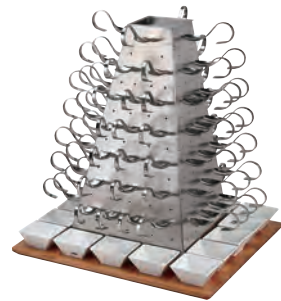

塔形插更展示座
Spoon display stand
E10-00401
塔身L300xW300xH540mm
木座L500xW500xH25mm