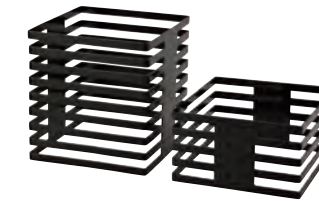

弧形玻璃
Glass board
K11-00701
L620xW340mm

梯形玻璃
Glass board
K11-00801
L410xW480mm

玻璃板
Glass board
K11-00901
L450xW450xH10mm
K11-00902
L500xW500xH10mm
K11-00903
L700xW300xH10mm

亚克力灯柱
Acrylic lamp
K11-01001 ϕ 160xW100mm
K11-01002 ϕ 160xW245mm
K11-01003 ϕ 160xW355mm