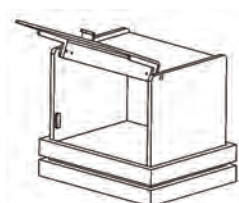

亚克力盖
Acrylic cover
H24-00302 L293xW233xH200mm