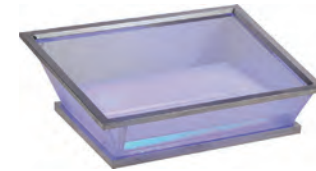

冰槽配LED灯
Ice tank w/led
G07-00401
L690xW740xH300mm
G07-00402
L1000xW740xH300mm