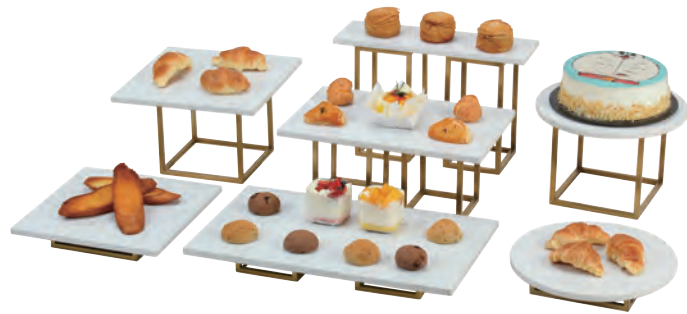

1. 组合摆件 H17-01901
   Combination ornaments
2. 大理石 Marble
   2pcs H17-01403 L400xW120xH15mm
   1pce H17-01501 L400xW250xH15mm
   1pce H17-01502 L500xW300xH15mm
   1pce H17-01202 Ø300xH15mm
   1pce H17-01203 Ø350xH15mm
   1pce H17-01302 L300xW300xH15mm
3. 不锈钢架 Stainless steel riser stand
   4pcs H17-00501 L120xW120xH30mm
   2pcs H17-00503 L120xW120xH120mm
   2pcs H17-00505 L120xW120xH240mm
   1pce H17-00103 L180xW180xH30mm
   2pcs H17-00603 L180xW180xH180mm