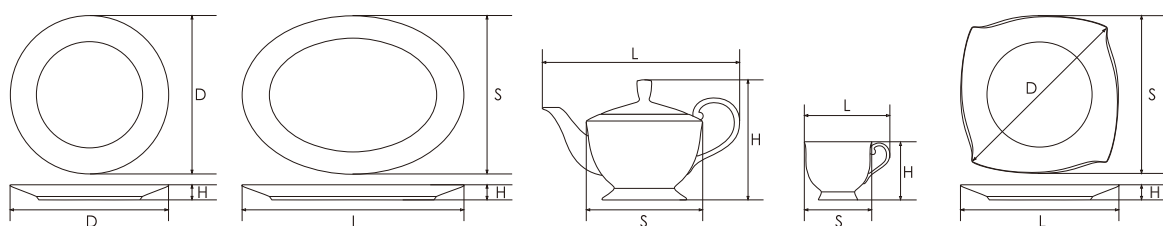

Other instructions

- Vases or interior items should be placed in a stable position.
- Please be careful not to scrape the surface too hard with a knife, as this will create scars (knife marks) on the surface that cannot be removed.
- Please do not place parts of the bone china without glaze in contact with vinegar for an extended period of time, as this will damage the body.

Note for special glazes

- Special glazes, such as reactive glazes, color glazes and matte glazes, are applied on some products.
- As the glazes are sprayed one by one, variations in color are to be expected, and each piece is subtly one of a kind. Please enjoy the uniqueness of the individual pieces.
- It will be more difficult to clean off the stain if you leave it for too long. Please try to clean immediately after use.
- For better storage, it is recommended to have a sheet of paper in between plates to prevent scratches caused by rubbing.

Please note

- Specification may change without prior notice.
- Dimensions in this catalogue may differ slightly from dimensions of actual product.
- Color and shape of the actual product may differ from the color and shape pictured in catalogue, due to printing limitations.

L: Long Length   H: Height
S: Short Length   D: Diameter
Mentioned capacity(cc) is full.