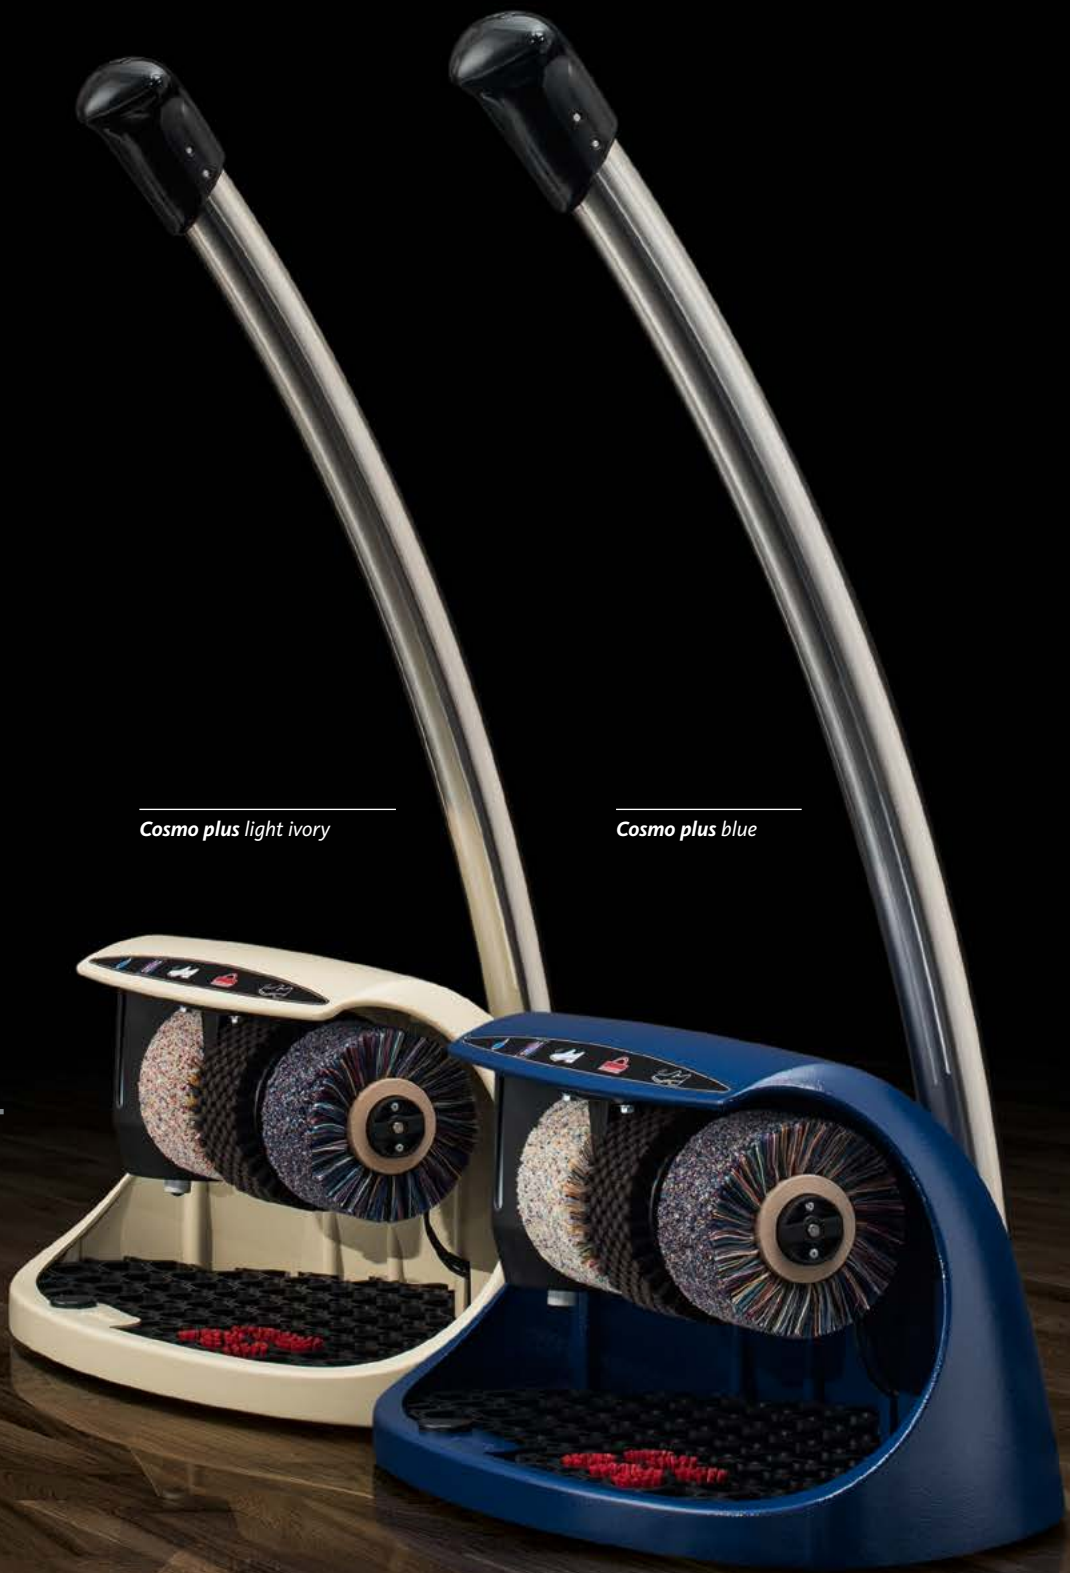

Cosmo plus light ivory

Cosmo plus blue